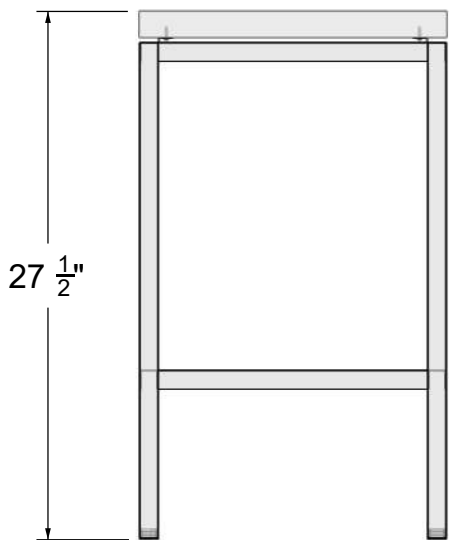

Powder Coat

A

A

MODEL NAME:		Collab Bar Stool					
DATE:	5/5/2021	REVISION:	1001	UNITS:	INCHES	SHEET NO:	1

SRC Fixtures
9549 Frankoma Rd
Sapulpa, OK 74066

FILE LOCATION: \\TimPc\G_ALL CUSTOMERS\I\Z Next Gen\NEXT GEN FINAL\Stools\Collaboration Bar Stool\Collab Bar StoolWEB.3dm

1 2 3 4 5 6 7 8 9 10 11