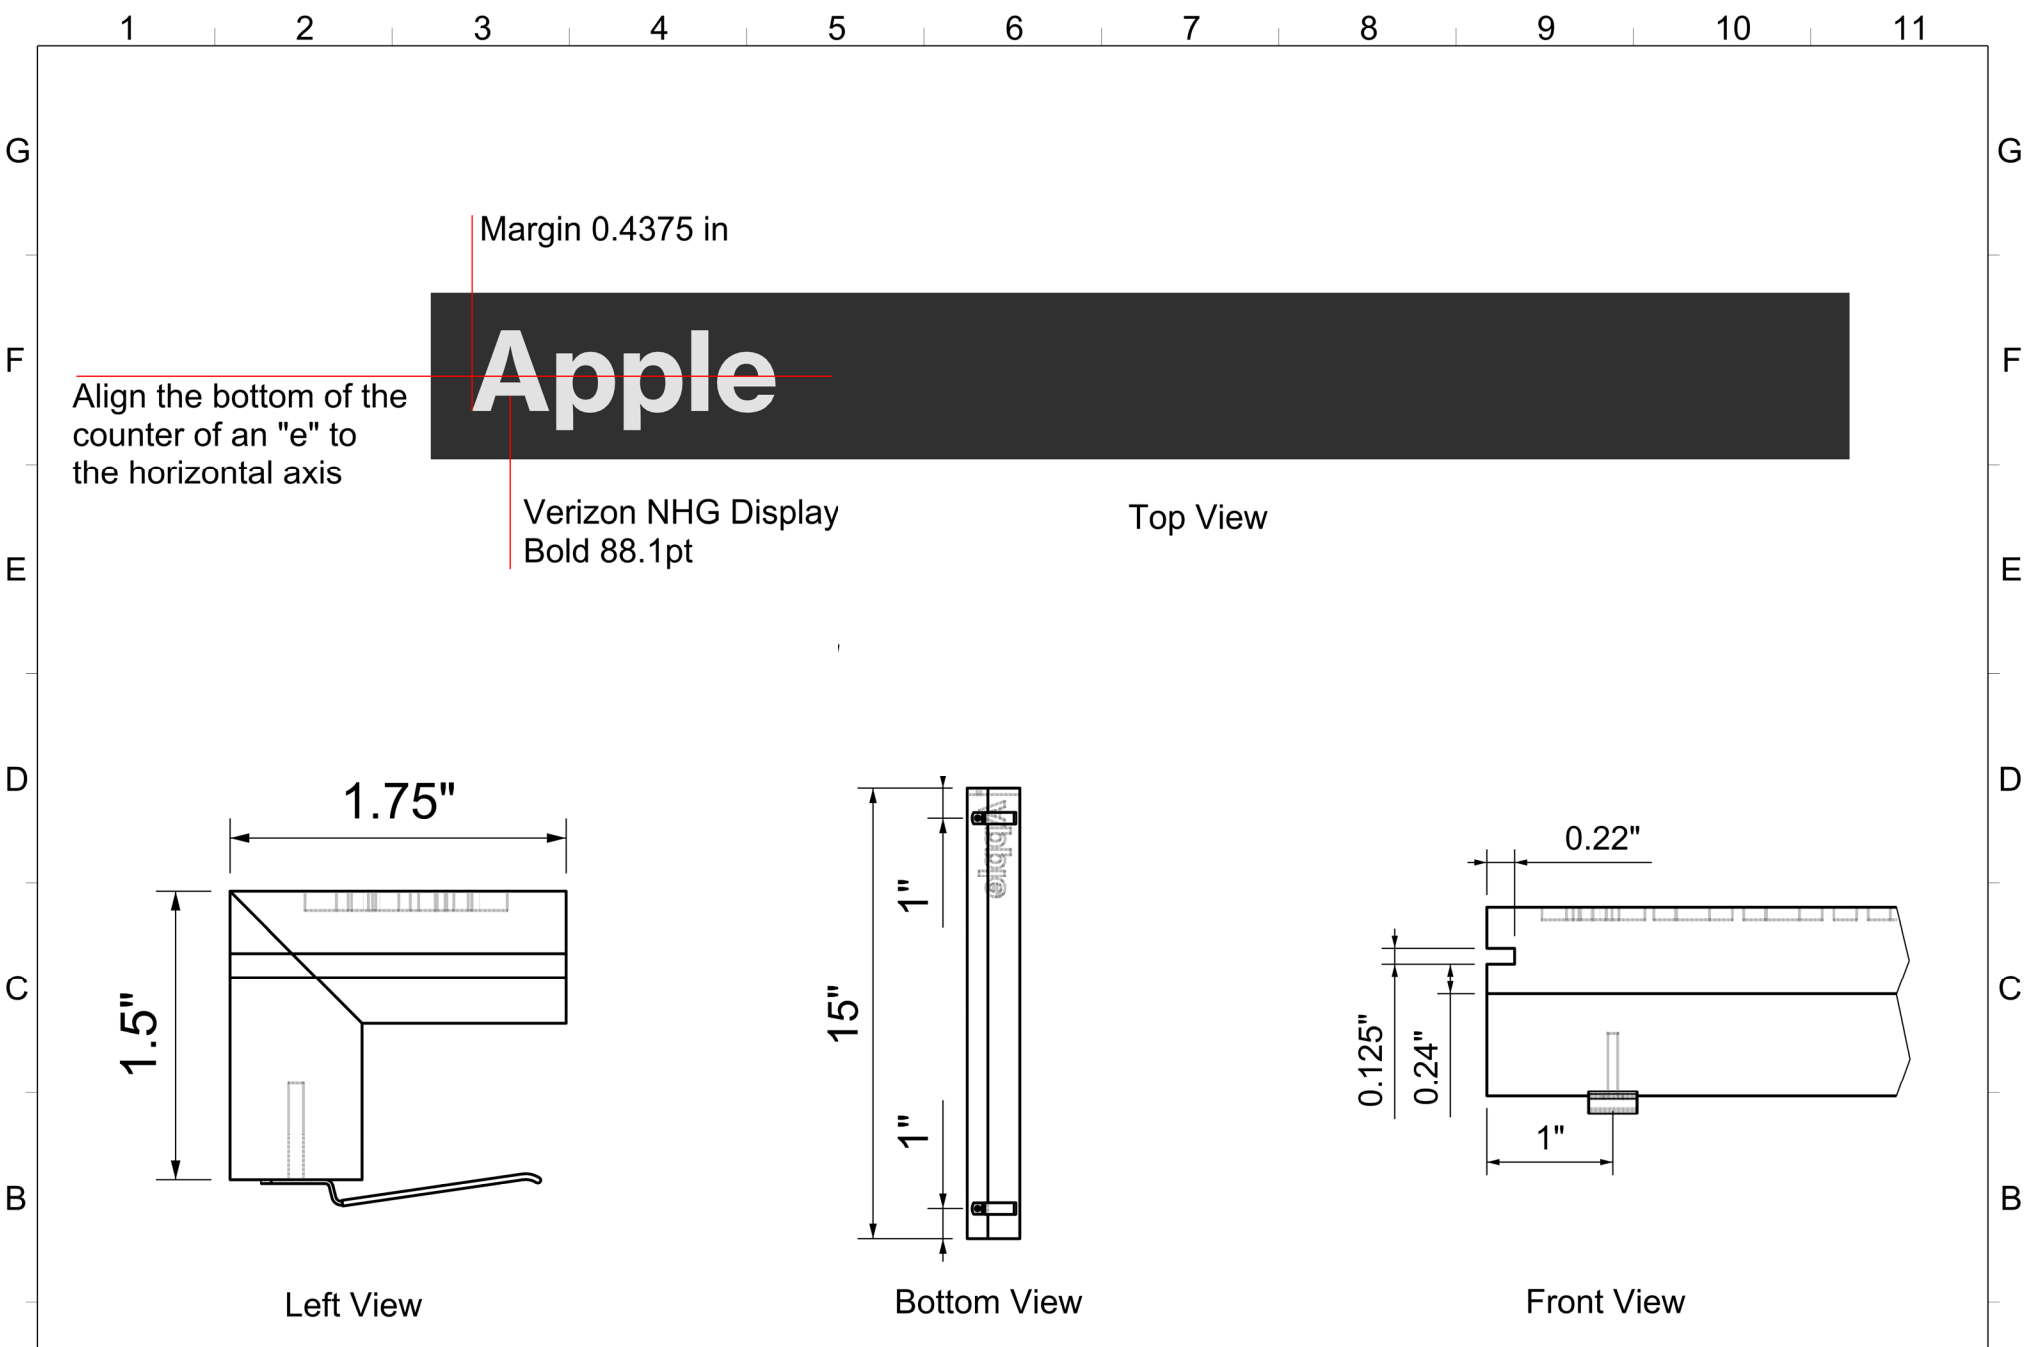

MODEL NAME: Device Rack_WAY FINDER					SRC Fixtures 9549 Frankoma Rd Sapulpa, OK 74066		
DATE: 11/30/2020	REVISION: B						
FILE LOCATION: \\TimPc\G\_ALL CUSTOMERS\I\Z Next Gen\Next Gen Models\Tim\Current\NEXT GEN FINAL\Wayfinders\Device Rack Wayfinder\Device Rack_WAY FINDER.3dm							

1 2 3 4 5 6 7 8 9 10 11

MODEL NAME:	Device Rack_WAY FINDER								SRC Fixtures 9549 Frankoma Rd Sapulpa, OK 74066	
DATE:	11/30/2020	REVISION:	B	UNITS:	INCHES	SHEET NO:				
FILE LOCATION:	\\TimPc\G\_ALL CUSTOMERS\I\Z Next Gen\Next Gen Models\Tim\Current\NEXT GEN FINAL\Wayfinders\Device Rack Wayfinder\Device Rack_WAY FINDER.3dm									