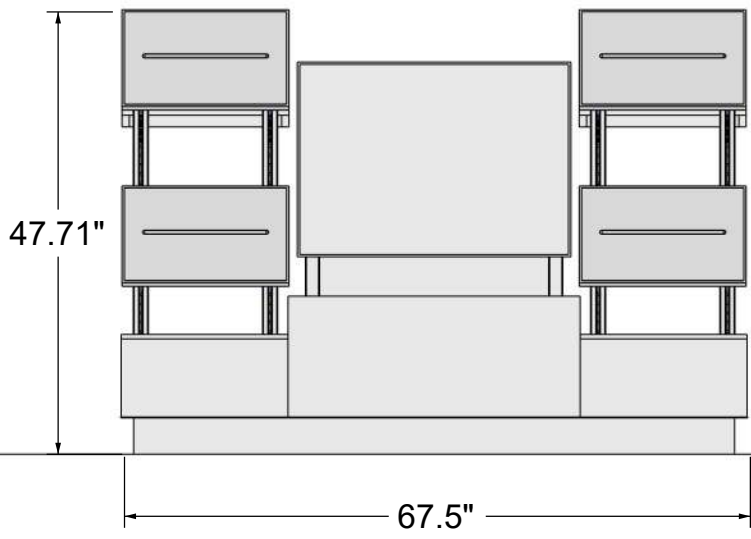

Back

MODEL NAME:		Narrow Spotlight_Detail Dimensions							SRC Fixtures 9549 Frankoma Rd Sapulpa, OK 74066	
DATE:	5/5/2021	REVISION:	1001	UNITS:	INCHES	SHEET NO:				
FILE LOCATION:		\\TimPc\G_ALL CUSTOMERS\IVZ Next Gen\NEXT GEN FINAL\Narrow Spotlight\Narrow Spotlight_Detail Dimensions.3dm								