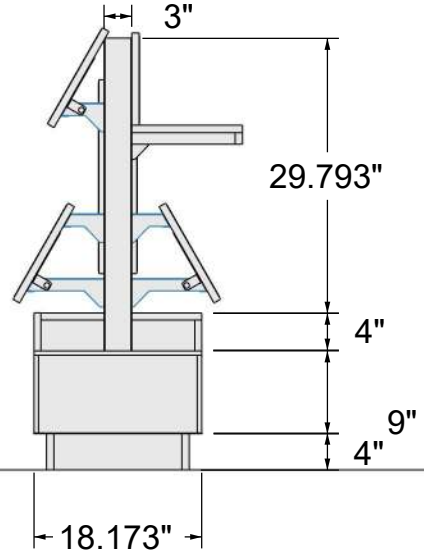

Back

MODEL NAME:		Narrow Spotlight_Detail Dimensions							SRC Fixtures 9549 Frankoma Rd Sapulpa, OK 74066	
DATE:	5/5/2021	REVISION:	1001	UNITS:	INCHES	SHEET NO:				
FILE LOCATION:		\\TimPc\G_ALL CUSTOMERS\IVZ Next Gen\NEXT GEN FINAL\Narrow Spotlight\Narrow Spotlight_Detail Dimensions.3dm								