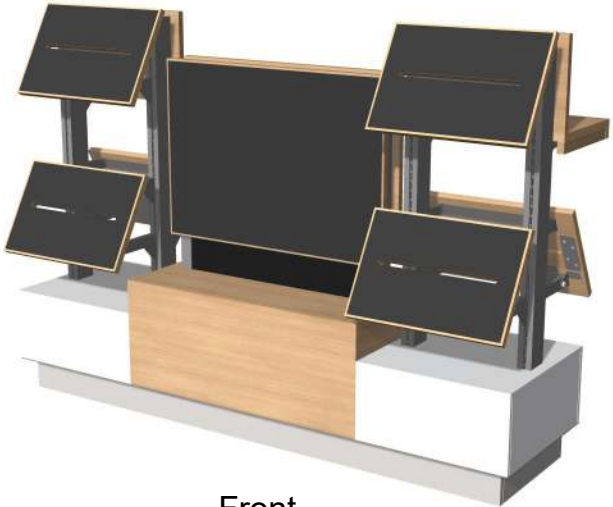

1 2 3 4 5 6 7 8 9 10 11

G

G

F

F

E

E

D

D

C

C

B

B

A

A

Front