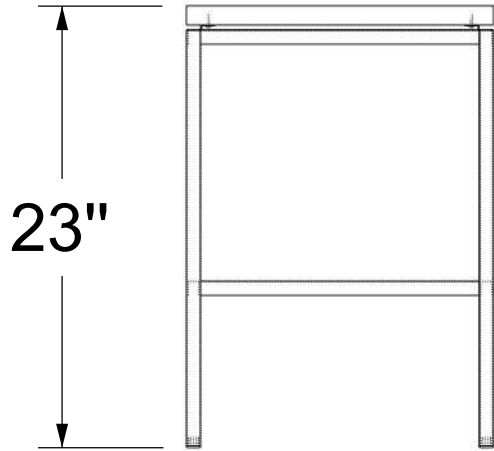

1 2 3 4 5 6 7 8 9 10 11

G

F

E

D

C

B

A