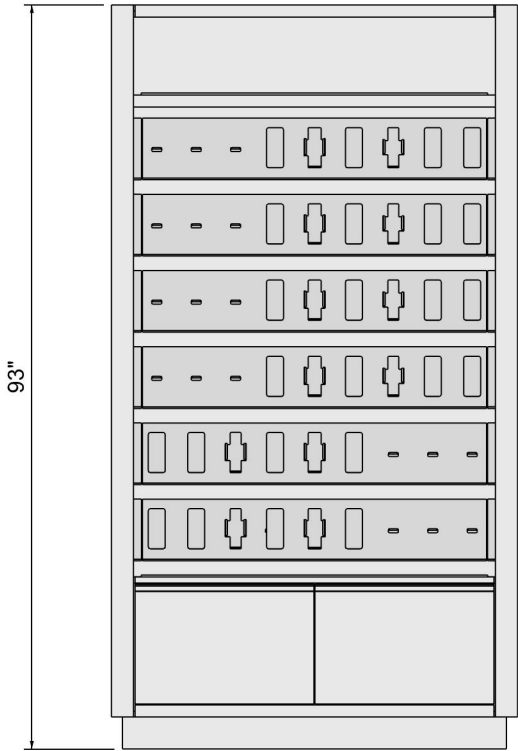

D

D

C

C

B

B

A

A

MODEL NAME: 4FT Case Wall Display	
DATE: 6/24/2021	REVISION: 1001
UNITS: INCHES	SHEET NO: 2 of 2

SRC
FIXTURES

SRC Fixtures
9549 Frankoma Rd
Sapulpa, OK 74066

FILE LOCATION: \\TimPc\G_ALL CUSTOMERS\I\Z Next Gen\NEXT GEN FINAL\Wall Cabinets\4FT Case Wall Display\4FT Case Wall DisplayWEB.3dm

1 2 3 4 5 6 7 8 9 10 11