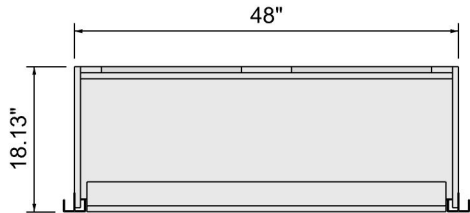

1 2 3 4 5 6 7 8 9 10 11

G

G

*Illustrated without Header and Finished End Panel.

F

F

E

E