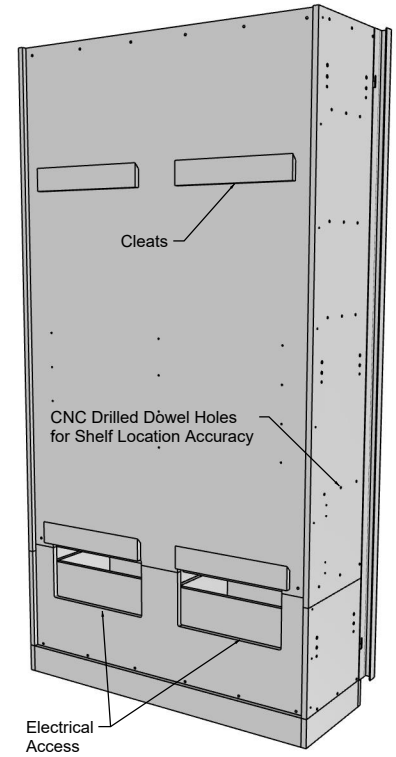

A	MODEL NAME: 4FT OEM Wall Display									SRC Fixtures 9549 Frankoma Rd Sapulpa, OK 74066		A
B	DATE:	6/24/2021	REVISION:	1001	UNITS:	INCHES	SHEET NO:	1 of 2				
C	FILE LOCATION:	\\TimPc\G\_ALL CUSTOMERS\IVZ Next Gen\NEXT GEN FINAL\Wall Cabinets\4FT OEM Wall Bay\VERIZON\4FT OEM Wall Bay Web.3dm										
D	1	2	3	4	5	6	7	8	9	10	11	

1 2 3 4 5 6 7 8 9 10 11

\*Illustrated without Header and Finished End Panel.

G  
F  
E  
D  
C  
B  
A

G  
F  
E  
D  
C  
B  
A

MODEL NAME: 4FT OEM Wall Bay Web		DATE: 6/24/2021		REVISION: 1001	UNITS: INCHES	SHEET NO: 2 of 2
----------------------------------	--	-----------------	--	----------------	---------------	------------------