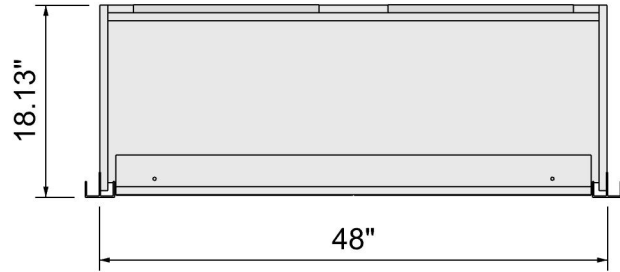

A	MODEL NAME: 4FT OEM Wall Display									SRC Fixtures 9549 Frankoma Rd Sapulpa, OK 74066		A
B	DATE:	6/24/2021	REVISION:	1001	UNITS:	INCHES	SHEET NO:	1 of 2				
C	FILE LOCATION:	\\TimPc\G\_ALL CUSTOMERS\IVZ Next Gen\NEXT GEN FINAL\Wall Cabinets\4FT OEM Wall Bay\VERIZON\4FT OEM Wall Bay Web.3dm										
D	1	2	3	4	5	6	7	8	9	10	11	

1 2 3 4 5 6 7 8 9 10 11

\*Illustrated without Header and Finished End Panel.

G  
F  
E  
D  
C  
B  
A

G  
F  
E  
D  
C  
B  
A

MODEL NAME: 4FT OEM Wall Bay Web		DATE: 6/24/2021		REVISION: 1001	UNITS: INCHES	SHEET NO: 2 of 2
----------------------------------	--	-----------------	--	----------------	---------------	------------------