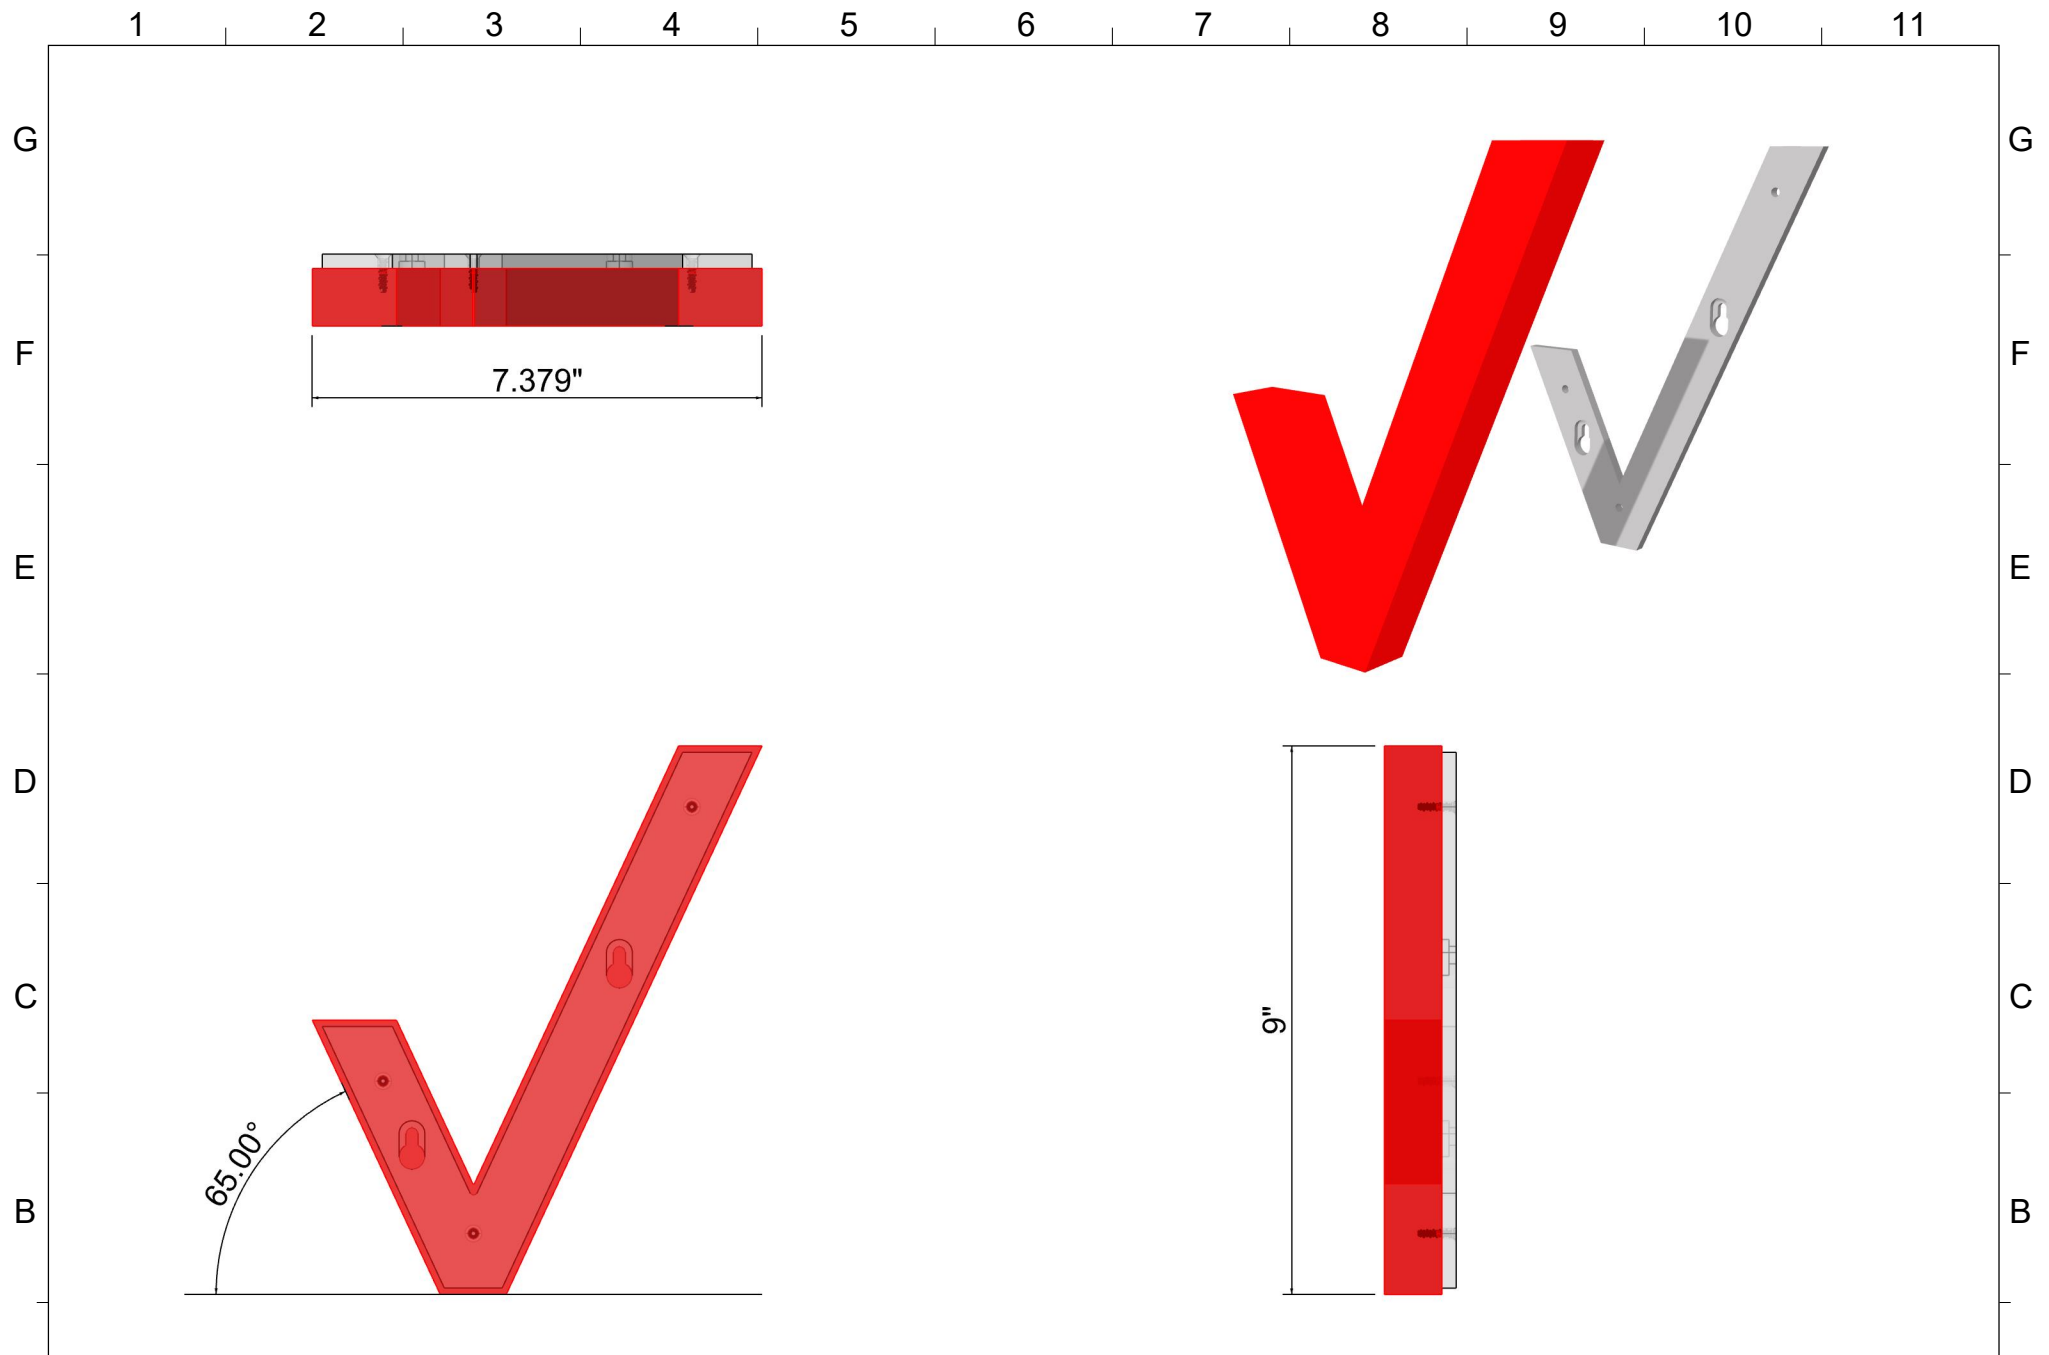

MODEL NAME: 9" Brand Wall Verizon Check

DATE:	6/24/2021	REVISION:	1001	UNITS:	Inches	SHEET NO:	2

SRC Fixtures
9549 Frankoma Rd
Sapulpa, OK 74066

FILE LOCATION: \\TimPo\G_ALL CUSTOMERS\I\Z Next Gen\NEXT GEN FINAL\Verizon Check\9 Inch Verizon Check\9 Inch Brand Wall Verizon Check Web.3dm

A

A

1 2 3 4 5 6 7 8 9 10 11